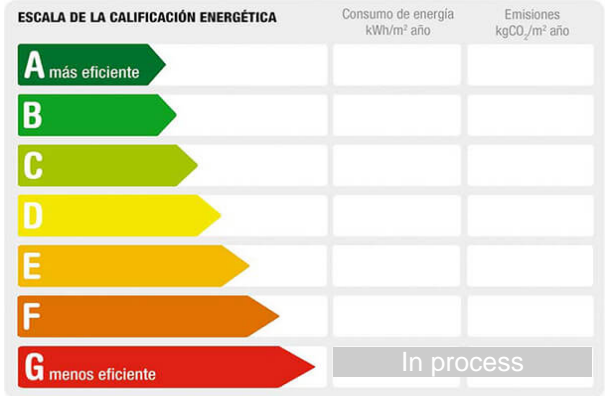

province: Lleida

postal code: 25001

zone: Balafia

sqm built: 126
 living area: 110
 plot sq.meters: 0
 sqm terrace: 0
 bedrooms: 4
 bathrooms: 2
 toilets: 0
 cupboards: 4

elevator: yes
 swimming pool: no
 garages: 1
 terraces: 0
 storage room: no
 garden: no
 courtyard: no
 furnished: no